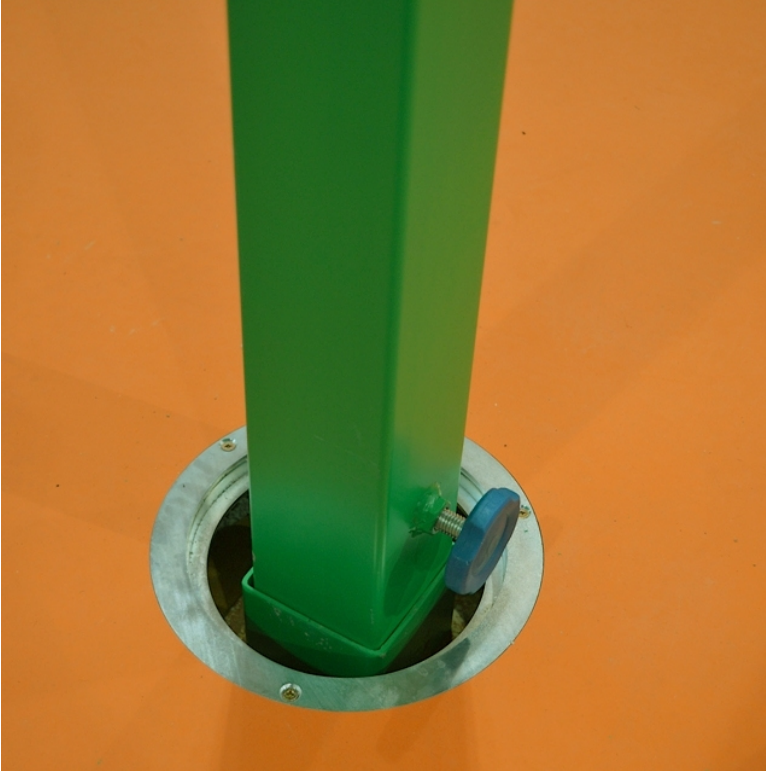

GYMNASTIC BAR SOCKET

■ Product description

Socket for gymnastic bar. Made of 90x90x3 mm profile, galvanized or powder painted.