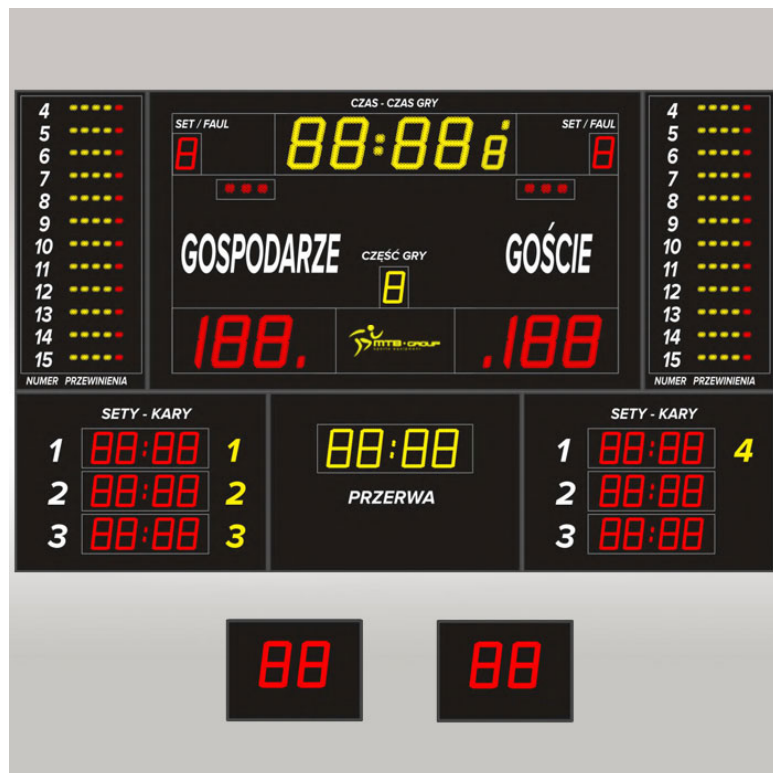

SCOREBOARD MTB PRO 7

■ Product description

Scoreboard MTB Pro 7, dimensions 320 x 220 x 10 cm, panel control, main board (clock-time, score, set/half, status of sets/foul, penalties/sets, break time, individual offenses, alarm), 2 clocks 24 sec. 85 x 65 x 10 cm with duplicated game time, panel control + 2 keypads, digits height 220 i 125 mm - visibility 60 m