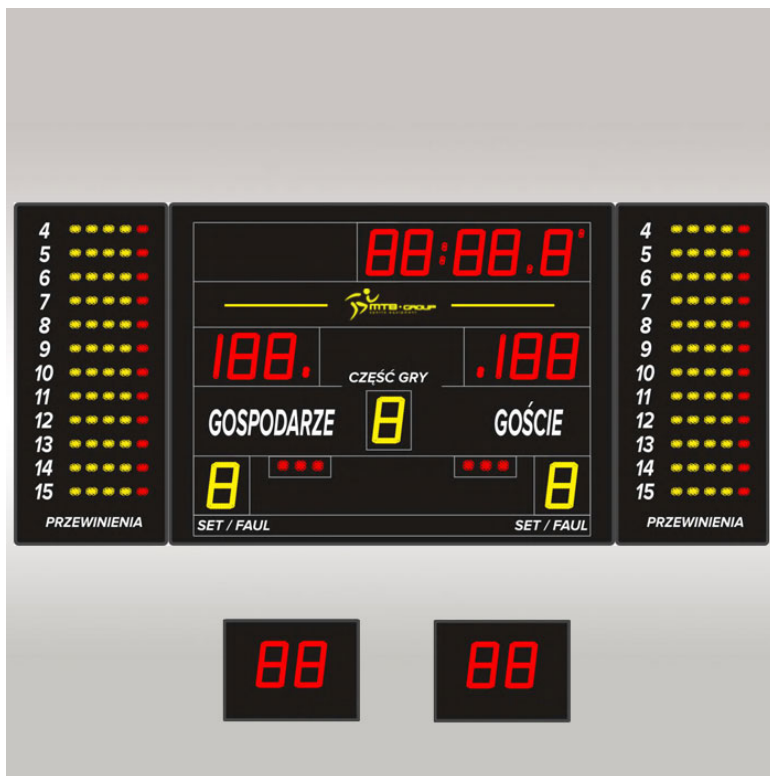

## SCOREBOARD MTB PRO 5

### ■ Product description

Scoreboard MTB Pro 5, dimensions 240 x 100 x 10 cm, panel control, main board (clock-time, score, set/half, status of sets/foul, individual offenses, alarm), 2 clocks 24 sec. 50 x 40 x 10 cm, panel control + 2 keypads, digits height 220 and 125 mm - visibility 60 m