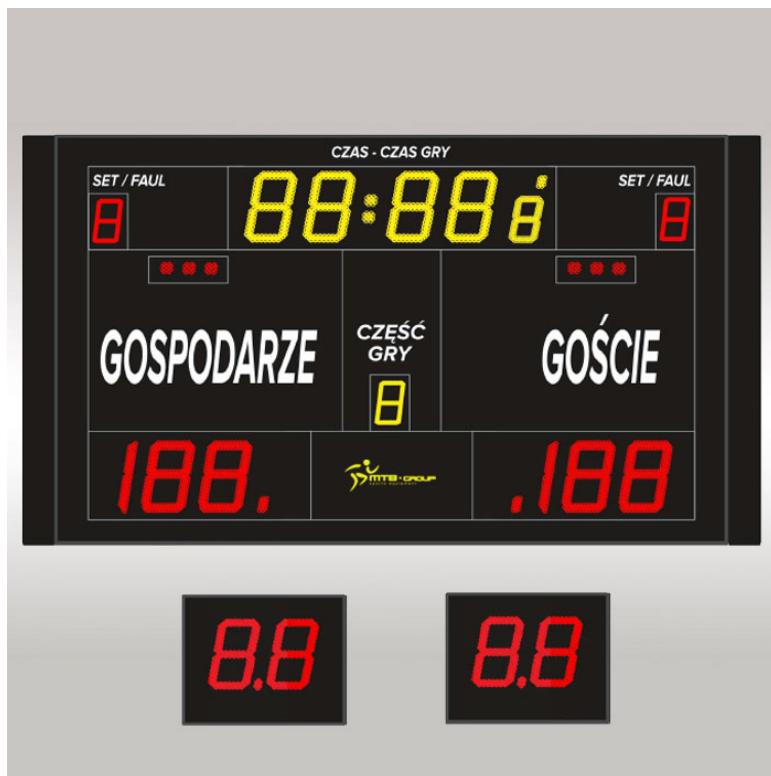

## SCOREBOARD MTB PRO 4

### ■ Product description

Scoreboard MTB Pro 4, dimensions 220 x 125 x 10 cm, panel control, main board (clock-time, score, set/half, status of sets/foul, alarm), 2 clocks 24 sec. 50 x 40 x 10 cm, panel control + 2 keypads, digits height 220 and 125 mm - visibility 60 m