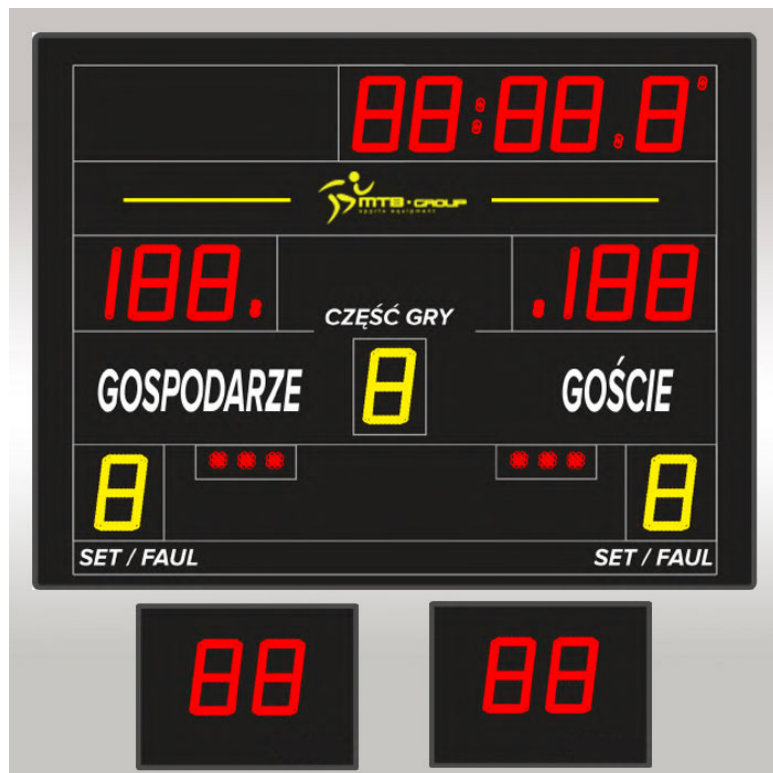

## SCOREBOARD MTB PRO 1

### ■ Product description

Scoreboard MTB Pro 1, dimensions 130 x 100 x 10 cm, panel control, main board (clock-time, score, set/half, status of sets/foul, alarm), 2 clocks 24 sec. 50 x 40 x 10 cm, panel control + 2 keypads, digits height 220 and 125 mm - visibility 60 m