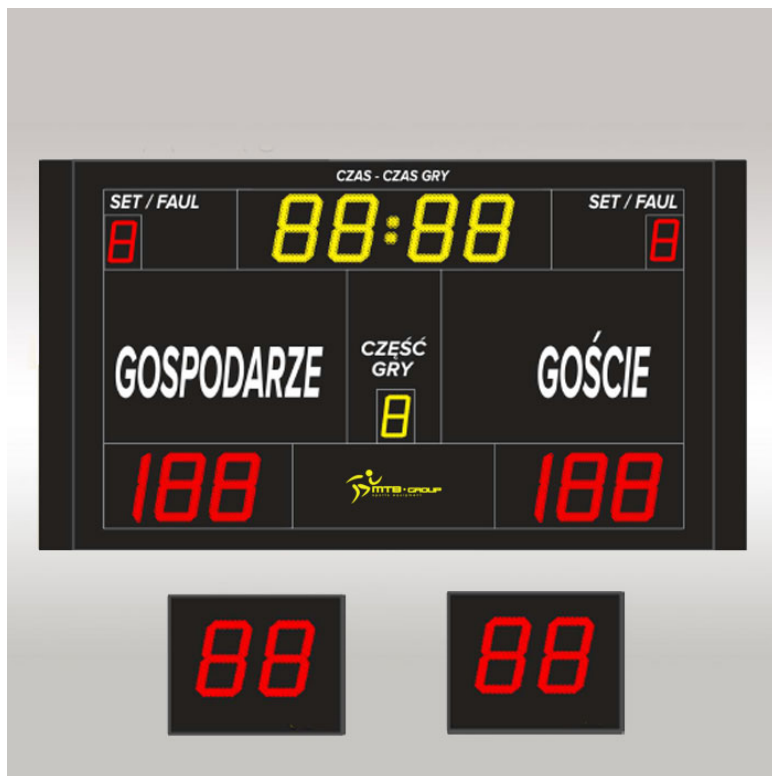

## SCOREBOARD MTB ACTIVE 3

### ■ Product description

Scoreboard MTB Active 3, dimensions 220 x 125 x 10 cm, remote control, main board (clock-time, score, set/half, status of sets/foul, alarm), 2 clocks 24 sec. 50 x 40 x 10 cm, digits height 220 and 125 mm - visibility 60 m