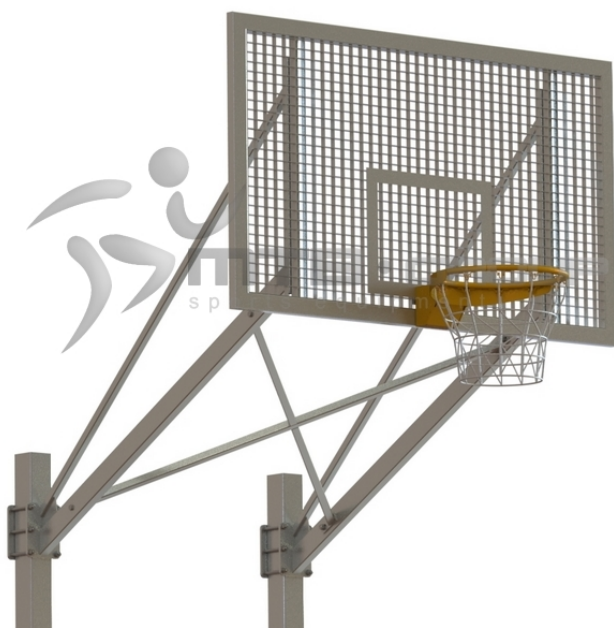

OPENWORK BASKETBALL BACKBOARD 90X120 CM

■ Product description

Steel openwork basketball backboard 90x120 cm. Made of frame, in which the trellis is placed. Whole is hot dip galvanized and that is why it is perfect for an outdoor use.

■ Additional information

The backboard frame is made of steel profiles 50x40 mm.