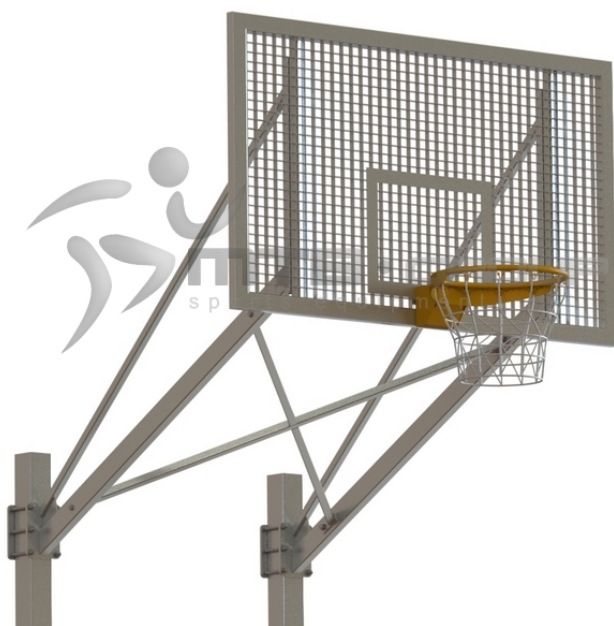

OPENWORK BASKETBALL BACKBOARD 105X180 CM

■ Product description

Steel openwork basketball backboard 105x180 cm. Made of frame, in which the trellis is placed. Whole is hot dip galvanized and that is why it is perfect for an outdoor use.

■ Additional information

The backboard frame is made of steel profiles 50x40 mm.