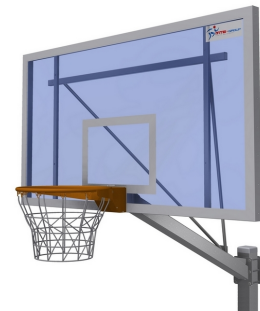

## GLASS BASKETBALL BACKBOARD 90X120 CM

### ■ Product description

Professional basketball backboard 90x120 cm, acrylic glass with thickness of 10 mm on a steel frame with a special mounting system for the glass part. The frame of the backboard is made of steel profiles 50x40 mm, the plate under the ring has a thickness of 10 mm. The glass is fixed to the frame by a pressure frame ( non-hole system ) that is made of special bevels 50x50 mm ( bended press brakes ).