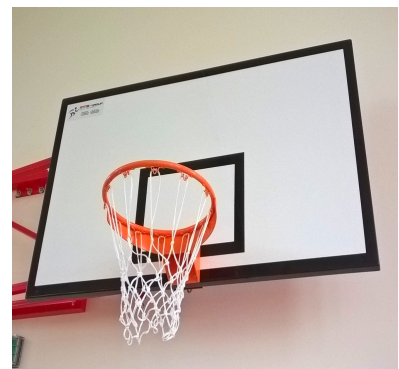

EPOXY LAMINATE BASKETBALL BACKBOARD 105X180 CM

■ Product description

Basketball backboard 105x180 cm, epoxy laminate with a steel galvanized or painted frame. The frame is made of steel profiles 30x30 mm. The Fixing of the epoxy laminate to the frame is by M10 screws (specially welded sleeves for the screws are inside of the frame). Special gaskets are used to amortize and mute the vibration.