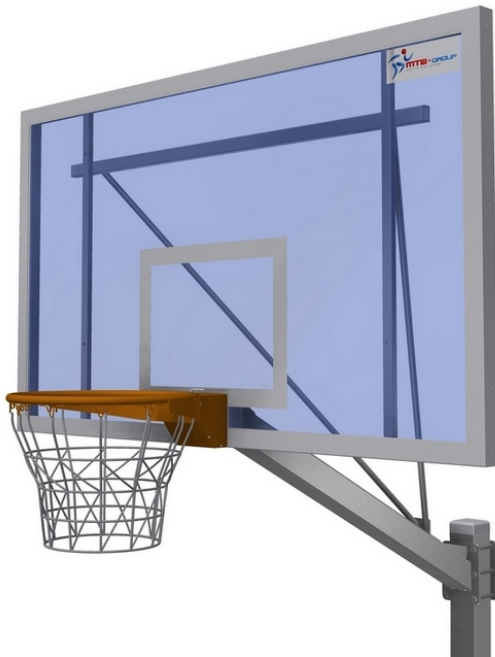

## GLASS BASKETBALL BACKBOARD 105X180 CM

### ■ Product description

Professional basketball backboard, acrylic glass ( 15 mm thickness ) on a steel frame with a special mounting system for the glass part. The frame of the backboard is made of steel profiles 50x40 mm, the plate under the ring has a thickness of 10 mm. The glass is fixed to the frame by a pressure frame ( non-hole system ) that is made of special bevels 50x50 mm ( bended press brakes ).

### ■ Additional information

The glass does not have the direct contact with the frame because of a special gasket that amortizes the vibration.