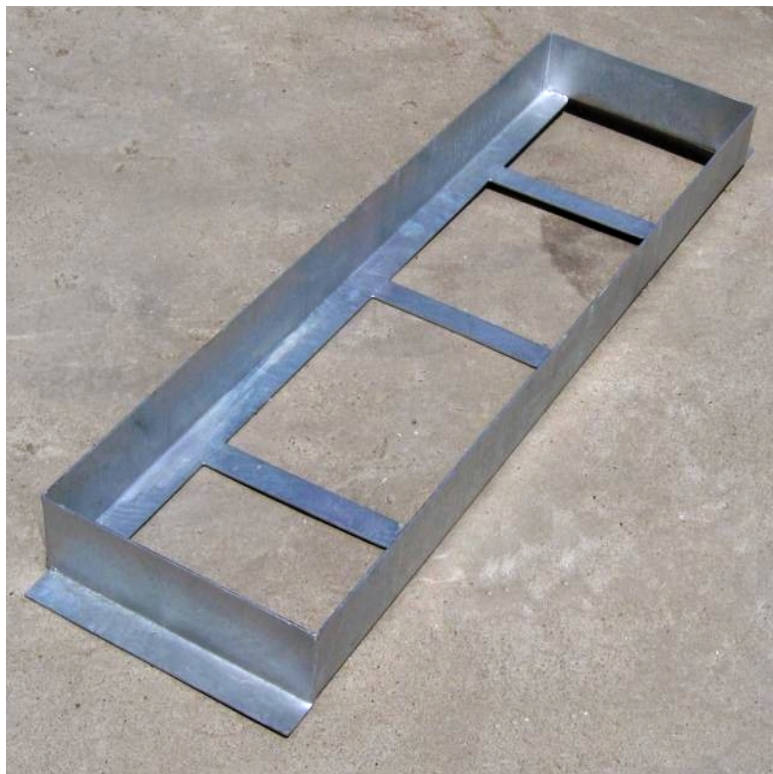

BOX OF THE TAKE-OFF BOARD FOR LONG JUMP

■ Product description

Box of the take-off board for long jump. Hot-dip galvanized metal frame for long-jump beam installation. Internal dimensions of the frame: length 1220mm, width 345mm, height 100mm.